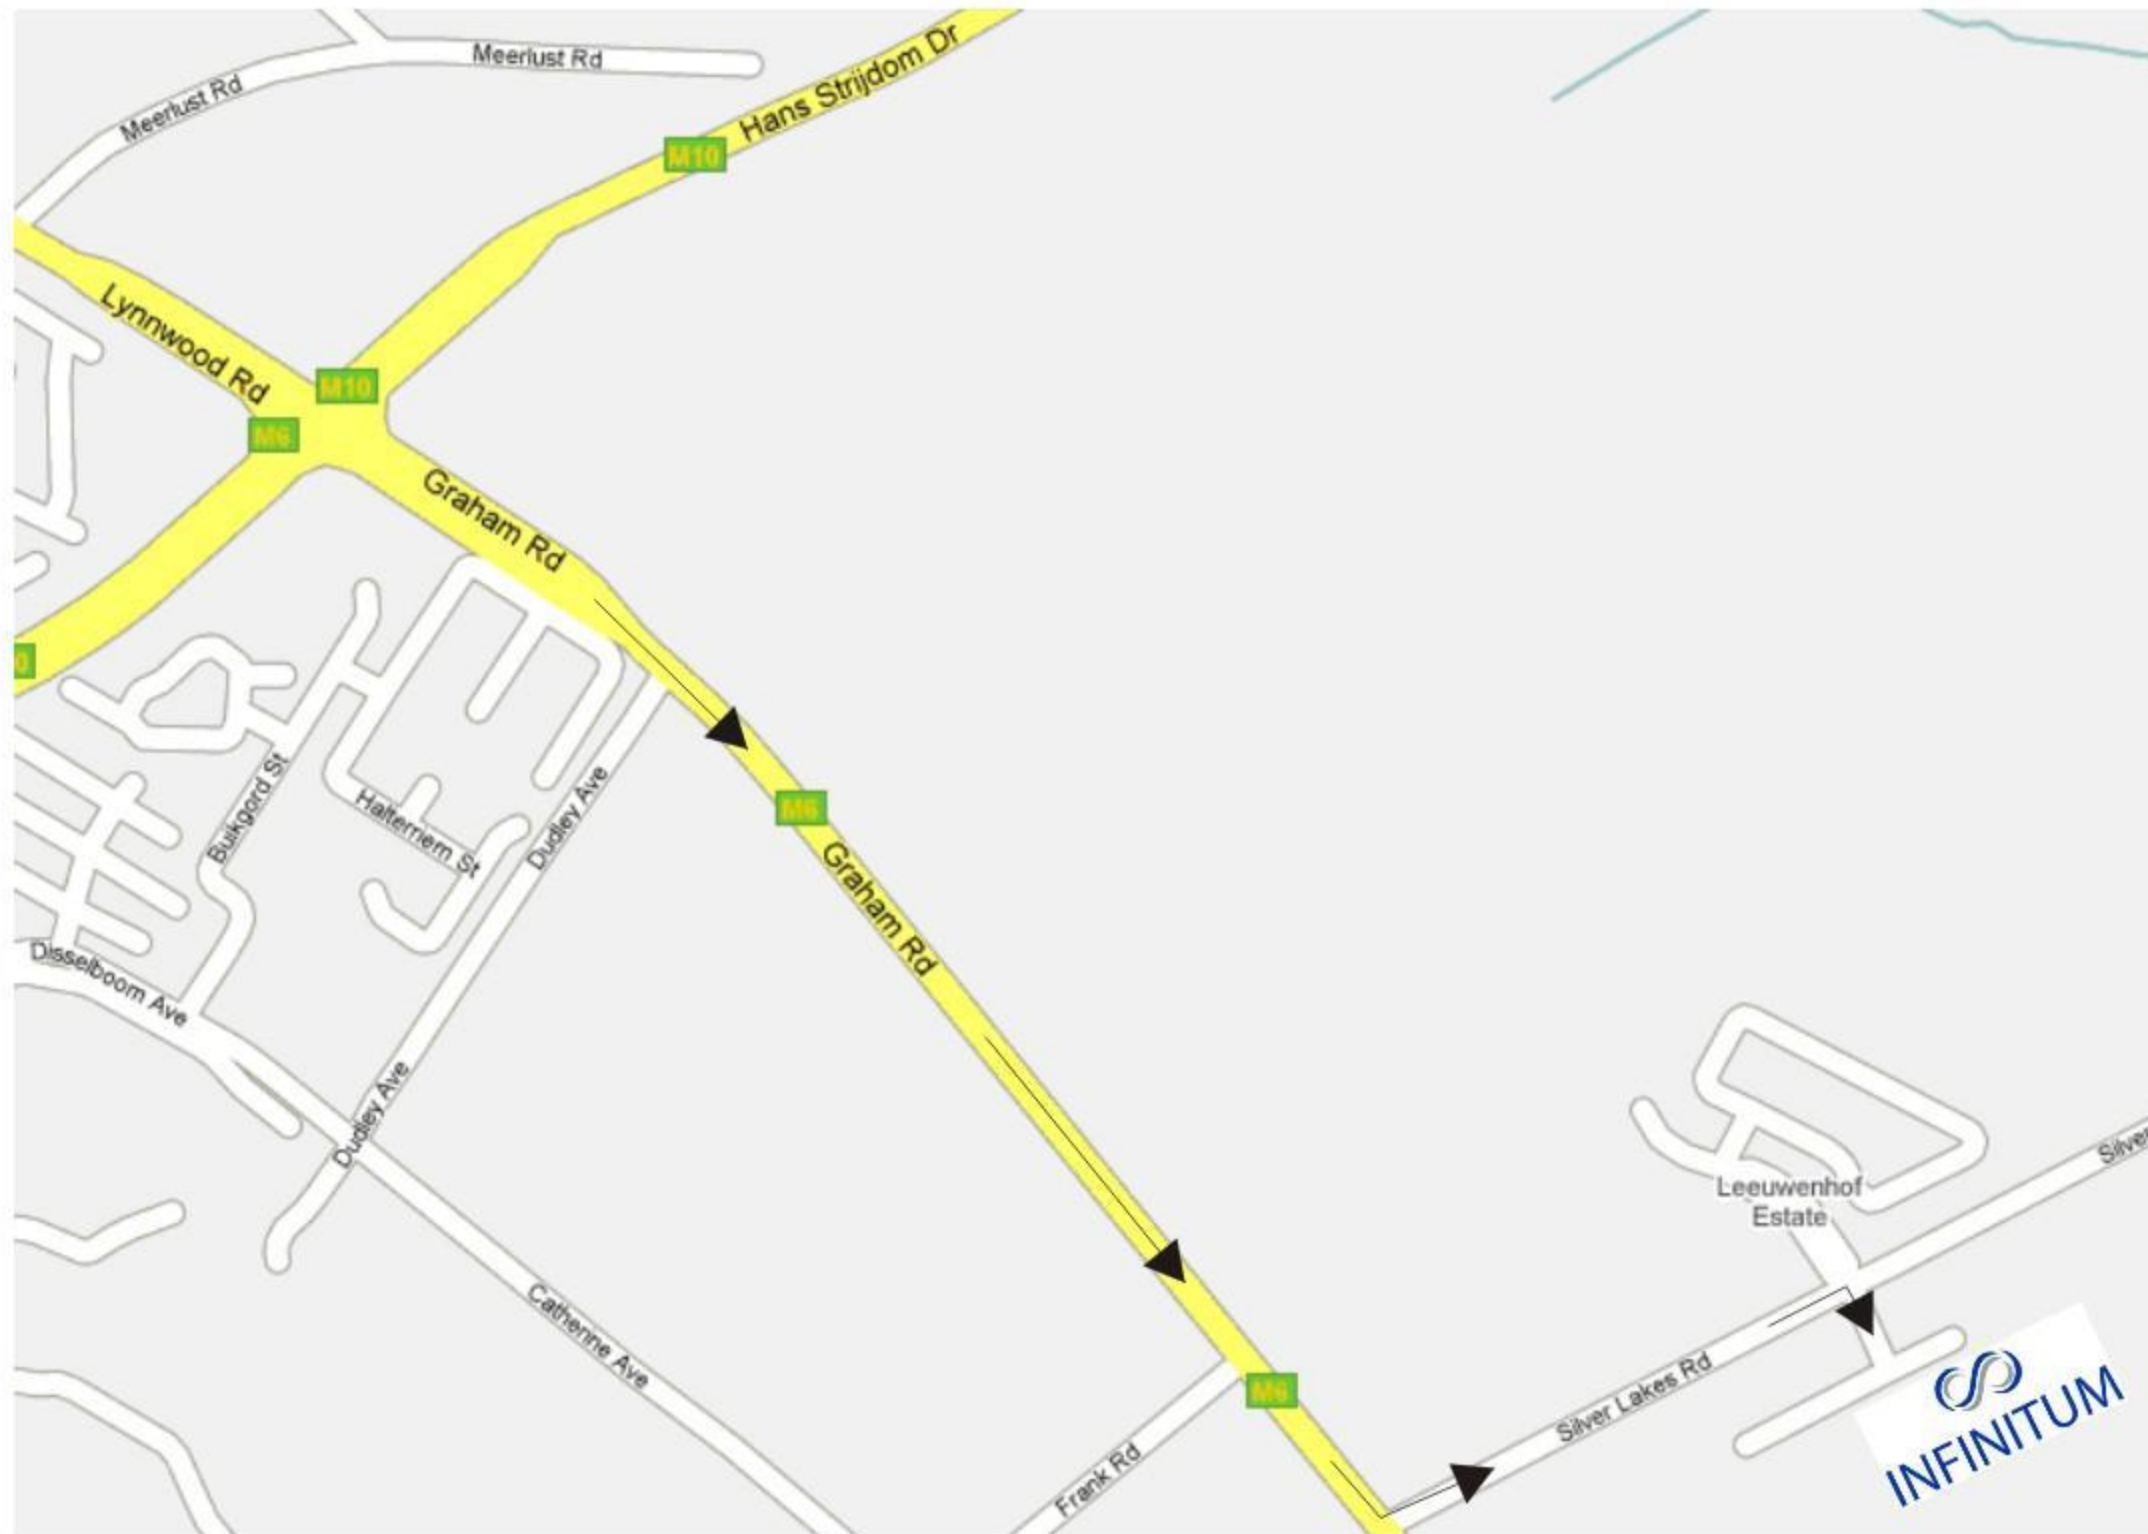

## Directions:

- 1) Take Lynnwood Rd and drive in an Easternly direction.
- 2) Cross Hans Strijdom Rd (Lynnwood Rd becomes Graham Rd)
- 3) Turn left at first traffic light into Silver Lakes Road
- 4) Take third exit of the third circle
- 5) Sign in at Office Park Security