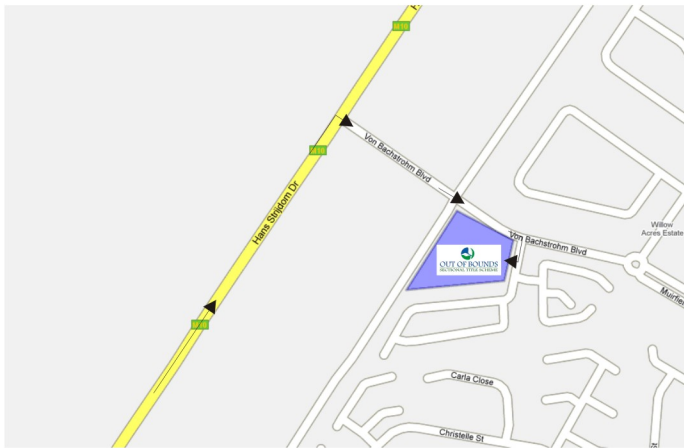

INFINITUM

OUT OF BOUNDS
SECTIONAL TITLE SCHEME

Suite 15, Building 76
Tijger Valley Office Park
Silver Lakes Rd
Silver Lakes
+2712 809 4098

Directions to Out of Bounds:

- 1) Take Lynnwood Rd and drive in an Easternly direction.
- 2) Turn left into Hans Strijdom Rd
- 3) Continue straight and turn right into Van Bachstrohm Blvd
- 4) Turn right into second road to find Out of Bounds on your right